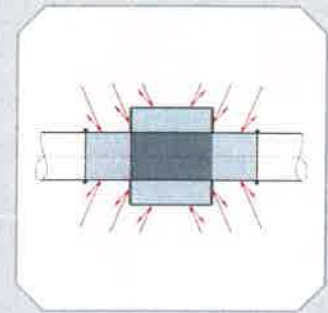

METRON 05 PowerLine

Version: 11/18

Metal detector for installation in
pneumatic fiber transport lines

- **Reliable** - in Process and Detection
- **Durable** - in Technology and Performance
- **Easy** - in Installation and Handling

In a few words:

- Digital signal processing for best detection
- Totally shielded against external noise
- Process- and condition monitoring
- Failsafe storage of all system parameters
- No sensing tube, no static discharges
- Sensor head fully sealed
- Size variations for different areas of use
- Perfect fit for fiber inspection
- Eject gate optionally available